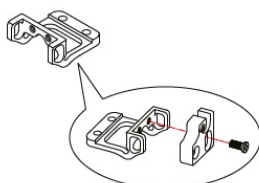

## Description:

Soft Close Device F/Metabox Drawers, Grey Plast, 45mm Travel, Soft Closing by Gas Cylinder, F/Metal Drawers,, Installation Width 10-13,5mm, Incl. Instruction Paper & Wood, Screws  $\varnothing$ 4X18mm

### Including

1. Soft closing system  
(For mounting to cabinet)
2. Striker
3. Adapter  
(Connector striker to bottom panel)