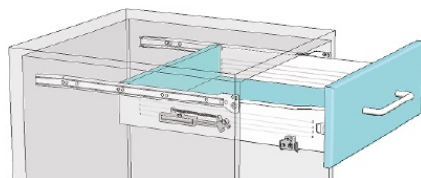

PRODUCT SHEET

Description:

Soft Close Device F/Metabox Drawers, Grey Plast, 45mm Travel, Soft Closing by Gas Cylinder, F/Metal Drawers,, Installation Width 10-13,5mm, Incl. Instruction Paper & Wood, Screws $\varnothing$ 4X18mm

Item number:

16.10.610-0

Units	Box	Carton	HS Code	Barcode
Pcs.	20	200	3926300090	
				5704866063111