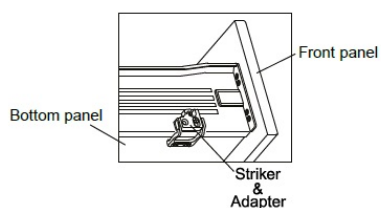

PRODUCT SHEET

Description:

Soft Close Device F/Metabox Drawers, Grey Plast, 45mm Travel, Soft Closing by Gas Cylinder, F/Metal Drawers,, Installation Width 10-13,5mm, Incl. Instruction Paper & Wood, Screws $\varnothing$ 4X18mm

Item number:

16.10.610-0

Units	Box	Carton	HS Code	Barcode
Pcs.	20	200	3926300090	
				5704866063111