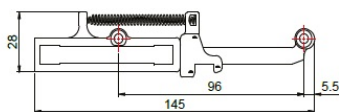

PRODUCT SHEET

Description:

Soft Close Device F/Metabox Drawers, Grey Plast, 45mm Travel, Soft Closing by Gas Cylinder, F/Metal Drawers,, Installation Width 10-13,5mm, Incl. Instruction Paper & Wood, Screws $\varnothing$ 4X18mm

Item number:

16.10.610-0

Units	Box	Carton	HS Code	Barcode
Pcs.	20	200	3926300090	
				5704866063111