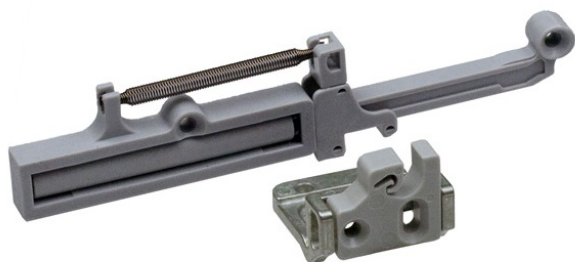

## Description:

Soft Close Device F/Metabox Drawers, Grey Plast, 45mm Travel, Soft Closing by Gas Cylinder, F/Metal Drawers,, Installation Width 10-13,5mm, Incl. Instruction Paper & Wood, Screws  $\varnothing$ 4X18mm

### Including

1. Soft closing system  
(For mounting to cabinet)
2. Striker
3. Adapter  
(Connector striker to bottom panel)